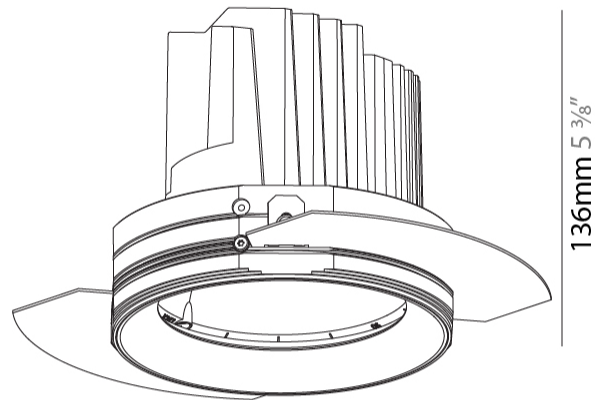

ELECTRICAL

Lamp Type: LED (Zhaga Standard)
Input Wattage (W): 28.6
Total Output Wattage (W): 26.4
Dimming: Tri-Mode (Non-Dimming and Phase Dimming (120Vac only) and 0-10V Dimming)
Driver Included: No
Driver Location: Recessed Housing
Driver Type: Constant Current - Universal
Driver Class: Class 2
Housing: See components
Input Voltage (V): 120 - 277
Constant Current (MA): 700

LED

Number of LEDs: 1
Color Temperature (°K): 2700 / 3000 / 3500 / 4000
Max. Delivered Lumen (lm): 2030 / 2080 / 2185 / 2230
Nominal Lumen (lm): 3210 / 3290 / 3459 / 3530
CRI: >90 CRI
Efficiency (%): 63.1 / 61.5 / 63.2
Lamp Life (hrs): 50000
Upon Request: RGB-W Tunable White Special Color Temperature Special LED

OPTICAL

Reflector: 20 / 25 / 40
Adjustability: Rotational 355°; Tilt 30°
Upon Request: Special Beam Angles

RATINGS AND CERTIFICATIONS

Zaneen Group Inc. © 2024, T 1800-388-3382, F 416-247-9319, www.zaneen.com
Certified By: Certified for North American Standards
Available for International specifications by adding "INT" at the end of the existing Model #. For assistance on 'custom' specifications, contact zteam@zaneen.com.
IP Rating: IP20
If a conflict occurs to supply the best product, we reserve the right to change specifications or materials without notice. The most recent specification sheets are found at zaneen.com